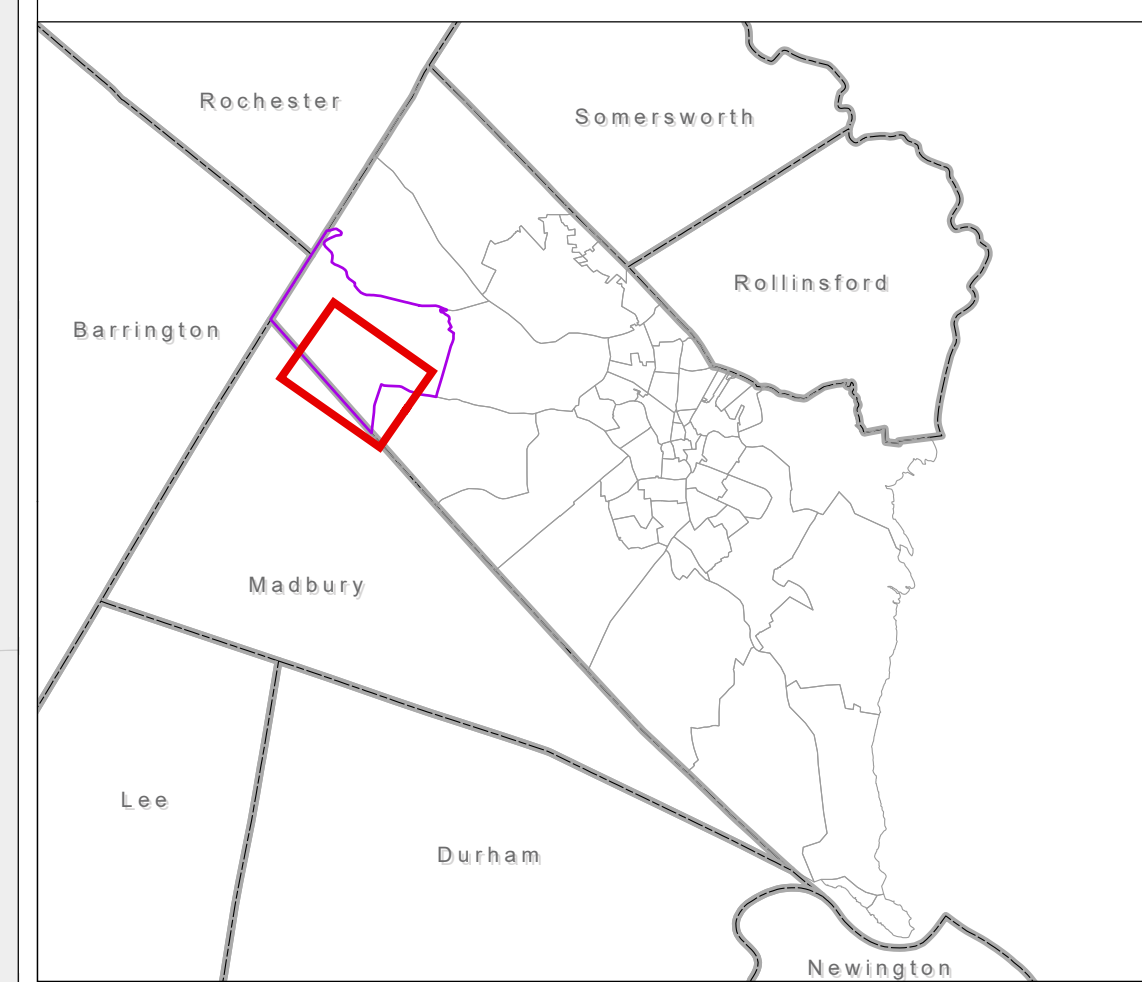

CITY OF DOVER STAFFORD COUNTY NH TAX ASSESSORS MAP

Map Page: C-2

1. Parcels
   - Parcel on Adjacent Maps
   - Buildings
   - Rail Road
   - Water Body
   - Swamp/Marsh
   - Streams
2. A-20-0-0 Parcel Number
   0.24 AC Parcel Acreage
   240 Address Number