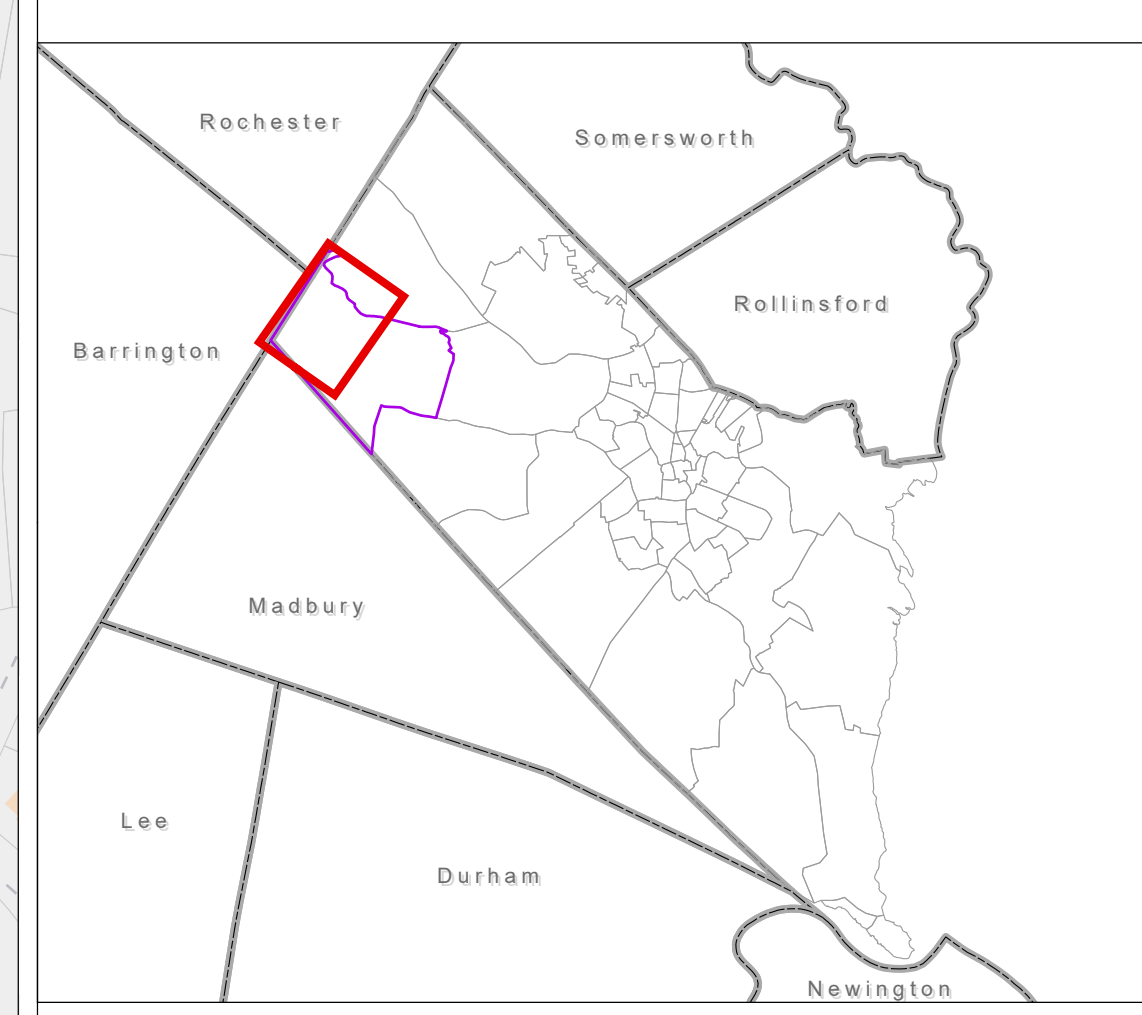

**CITY OF DOVER
STAFFORD COUNTY NH
TAX ASSESSORS MAP**

Map Page: C-1

- Parcels
- Parcel on Adjacent Maps
- Buildings
- Rail Road
- Water Body
- Swamp/Marsh
- Streams
- A-20-0-0 Parcel Number
- 0.24 AC Parcel Acreage
- 240 Address Number