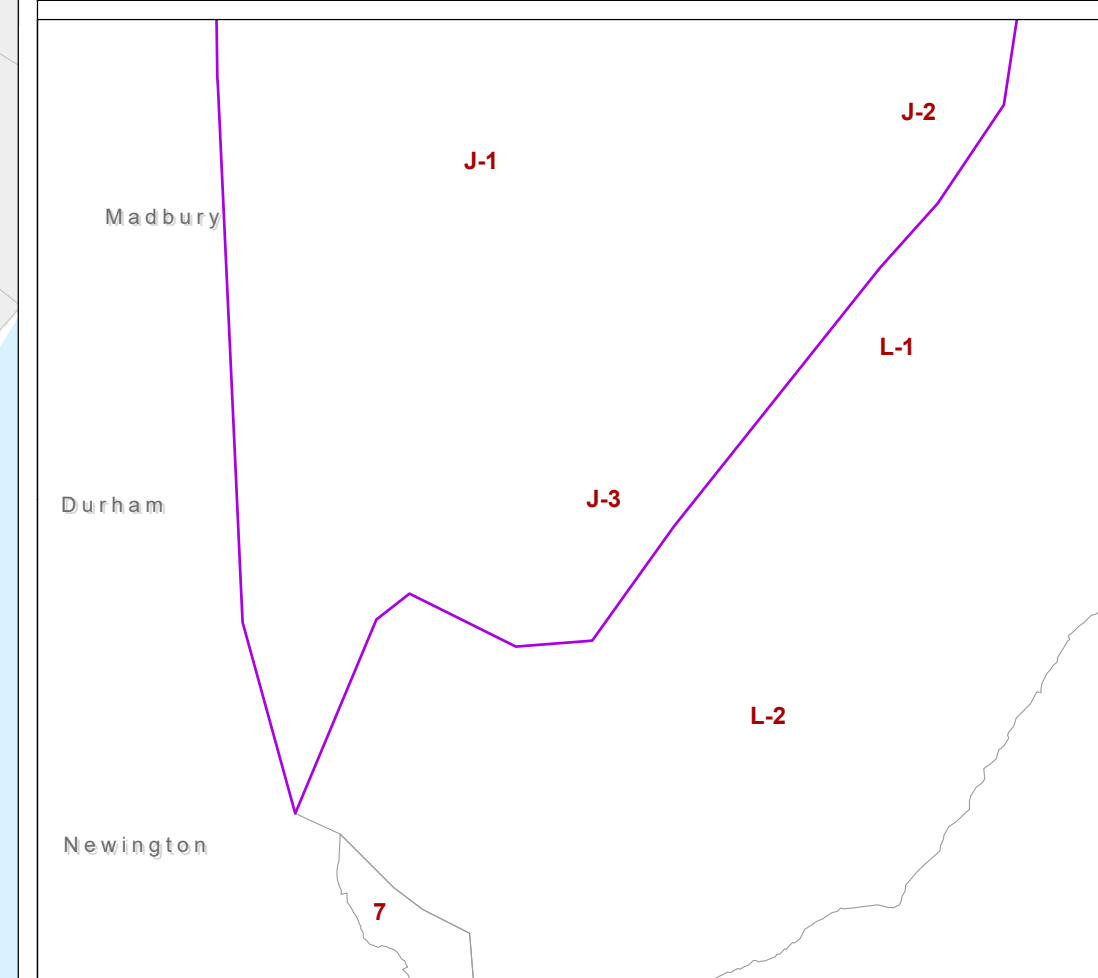

**CITY OF DOVER
STAFFORD COUNTY NH
TAX ASSESSORS MAP**

Map Page: J-3

- Parcels
- Parcel on Adjacent Maps
- Buildings
- Rail Road
- Water Body
- Swamp/Marsh
- Streams
- **A-20-0-0** Parcel Number
- **0.24 AC** Parcel Acreage
- **240** Address Number