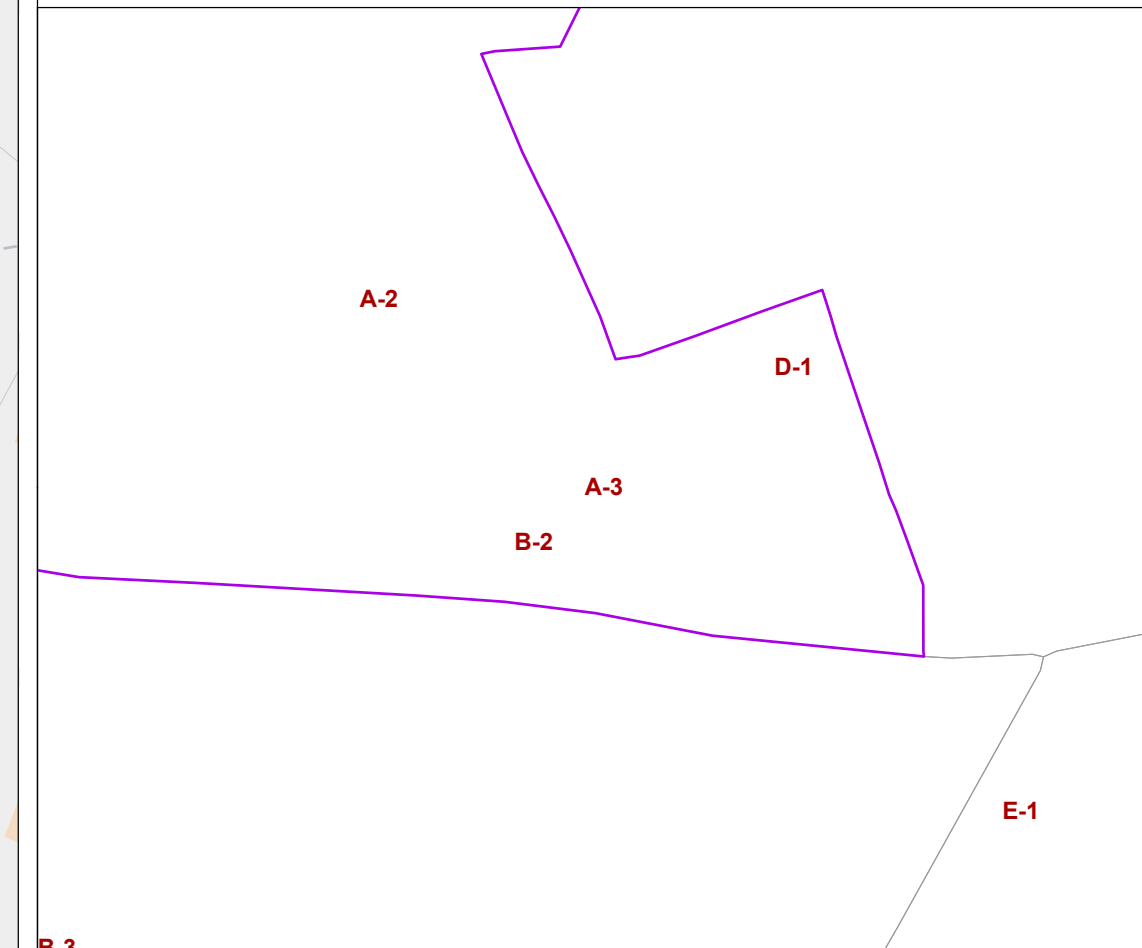

**CITY OF DOVER
STAFFORD COUNTY NH
TAX ASSESSORS MAP**

Map Page: A-3

- Parcels
- Parcel on Adjacent Maps
- Buildings
- Rail Road
- Water Body
- Swamp/Marsh
- Streams
- A-20-0-0 Parcel Number
- 0.24 AC Parcel Acreage
- 240 Address Number