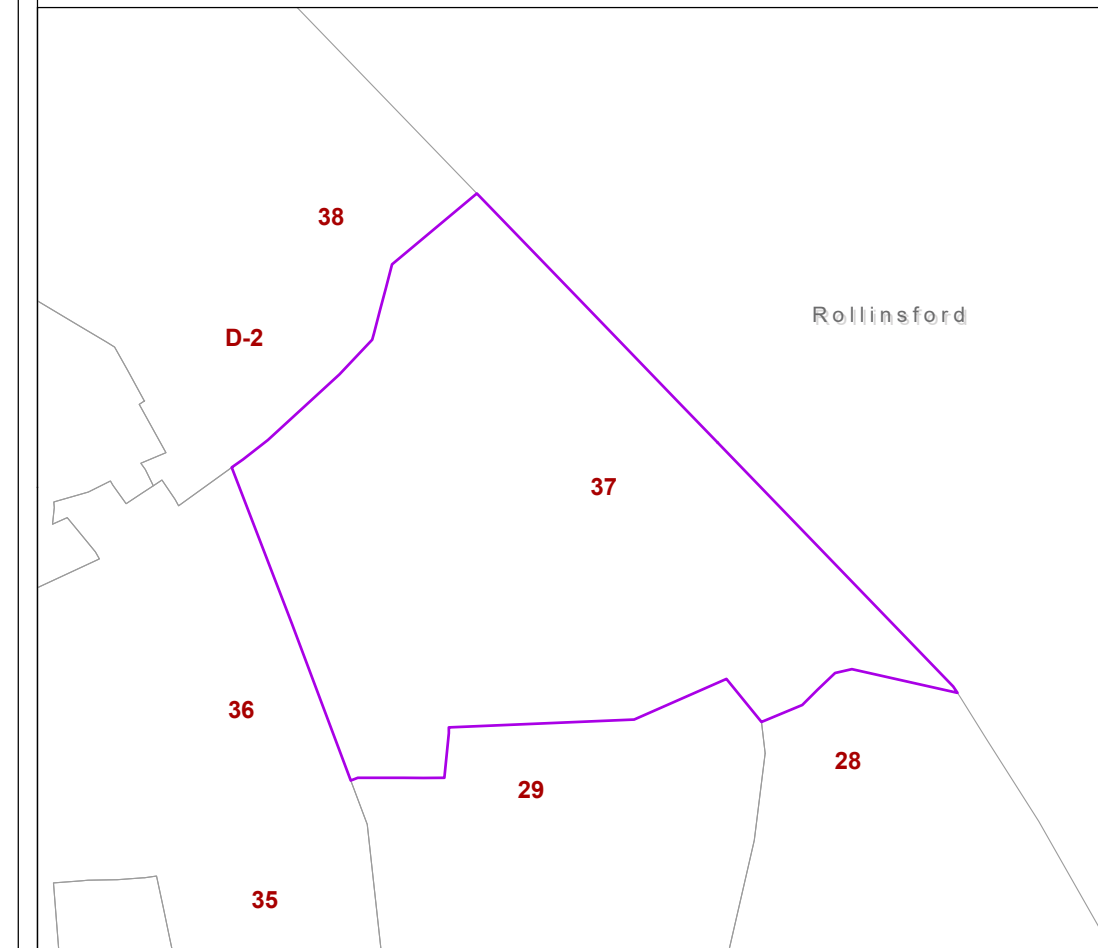

Map Page: 37

- Parcels
- Parcel on Adjacent Maps
- Buildings
- Rail Road
- Water Body
- Swamp/Marsh
- Streams
- A-20-0-0 Parcel Number
- 0.24 AC Parcel Acreage
- 240 Address Number