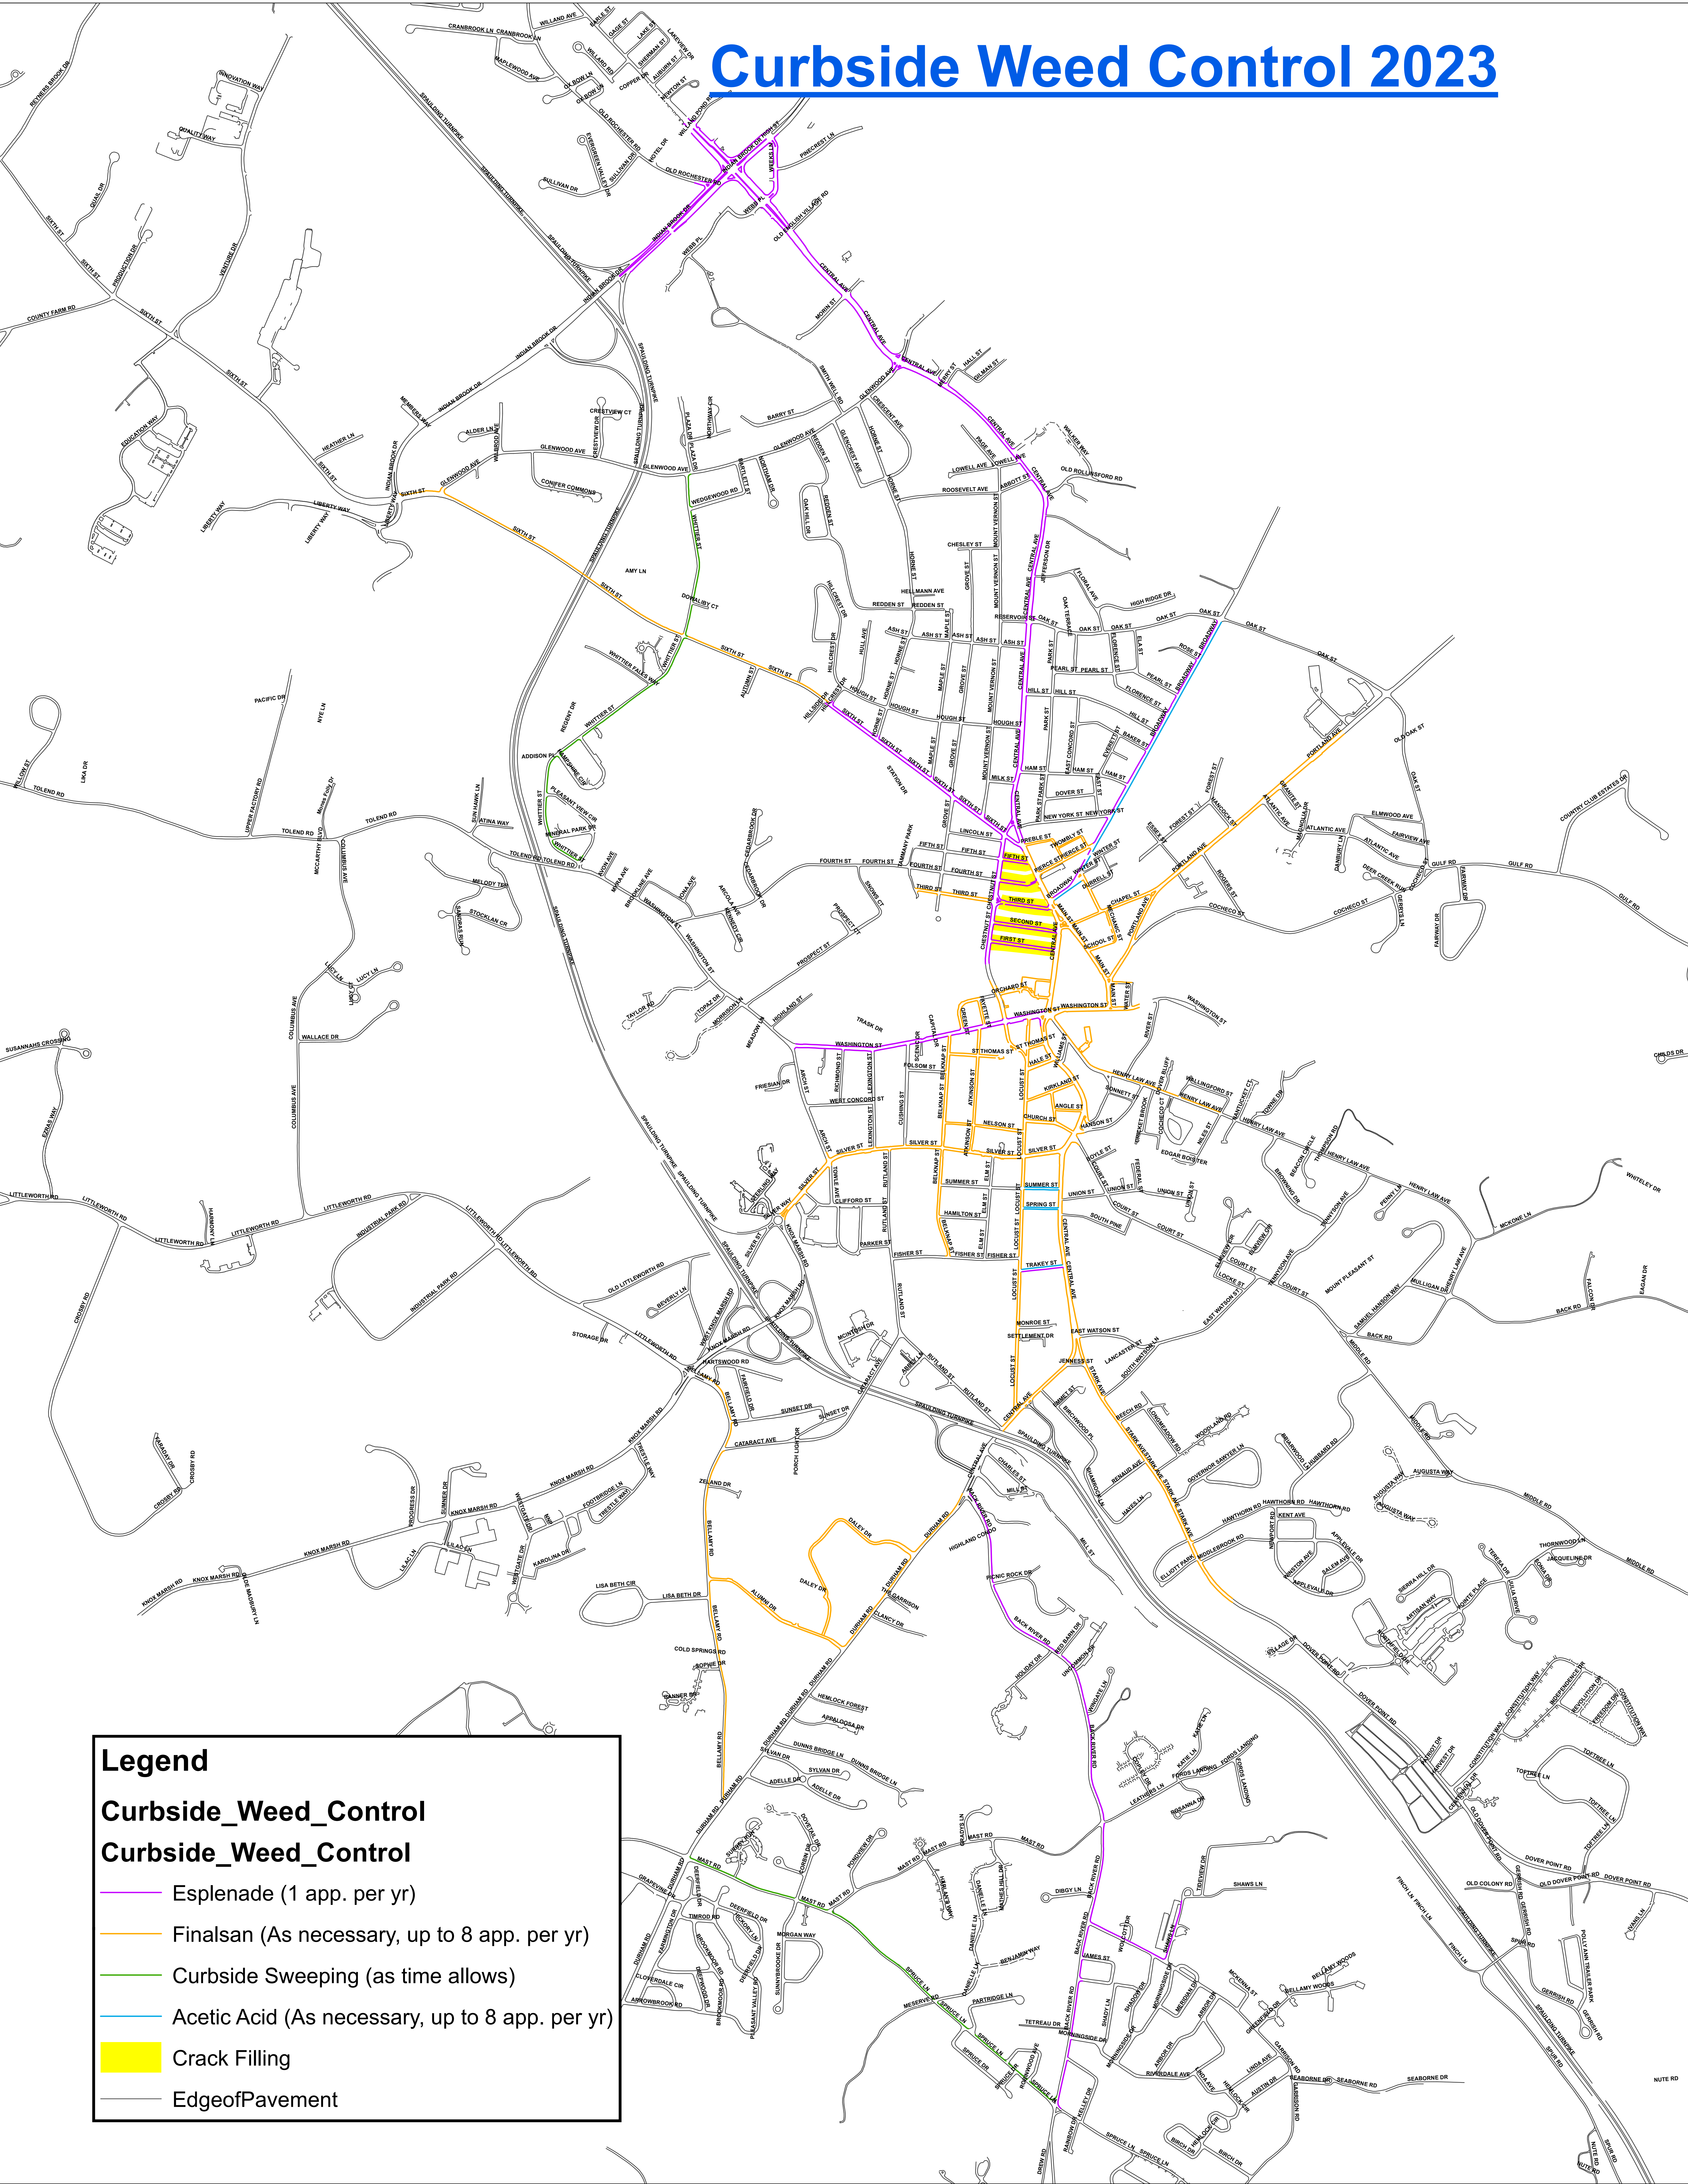

Curbside Weed Control 2023

Legend

Curbside_Weed_Control

Curbside_Weed_Control

- Esplanade (1 app. per yr)
- Finalsan (As necessary, up to 8 app. per yr)
- Curbside Sweeping (as time allows)
- Acetic Acid (As necessary, up to 8 app. per yr)
- Crack Filling
- EdgeofPavement