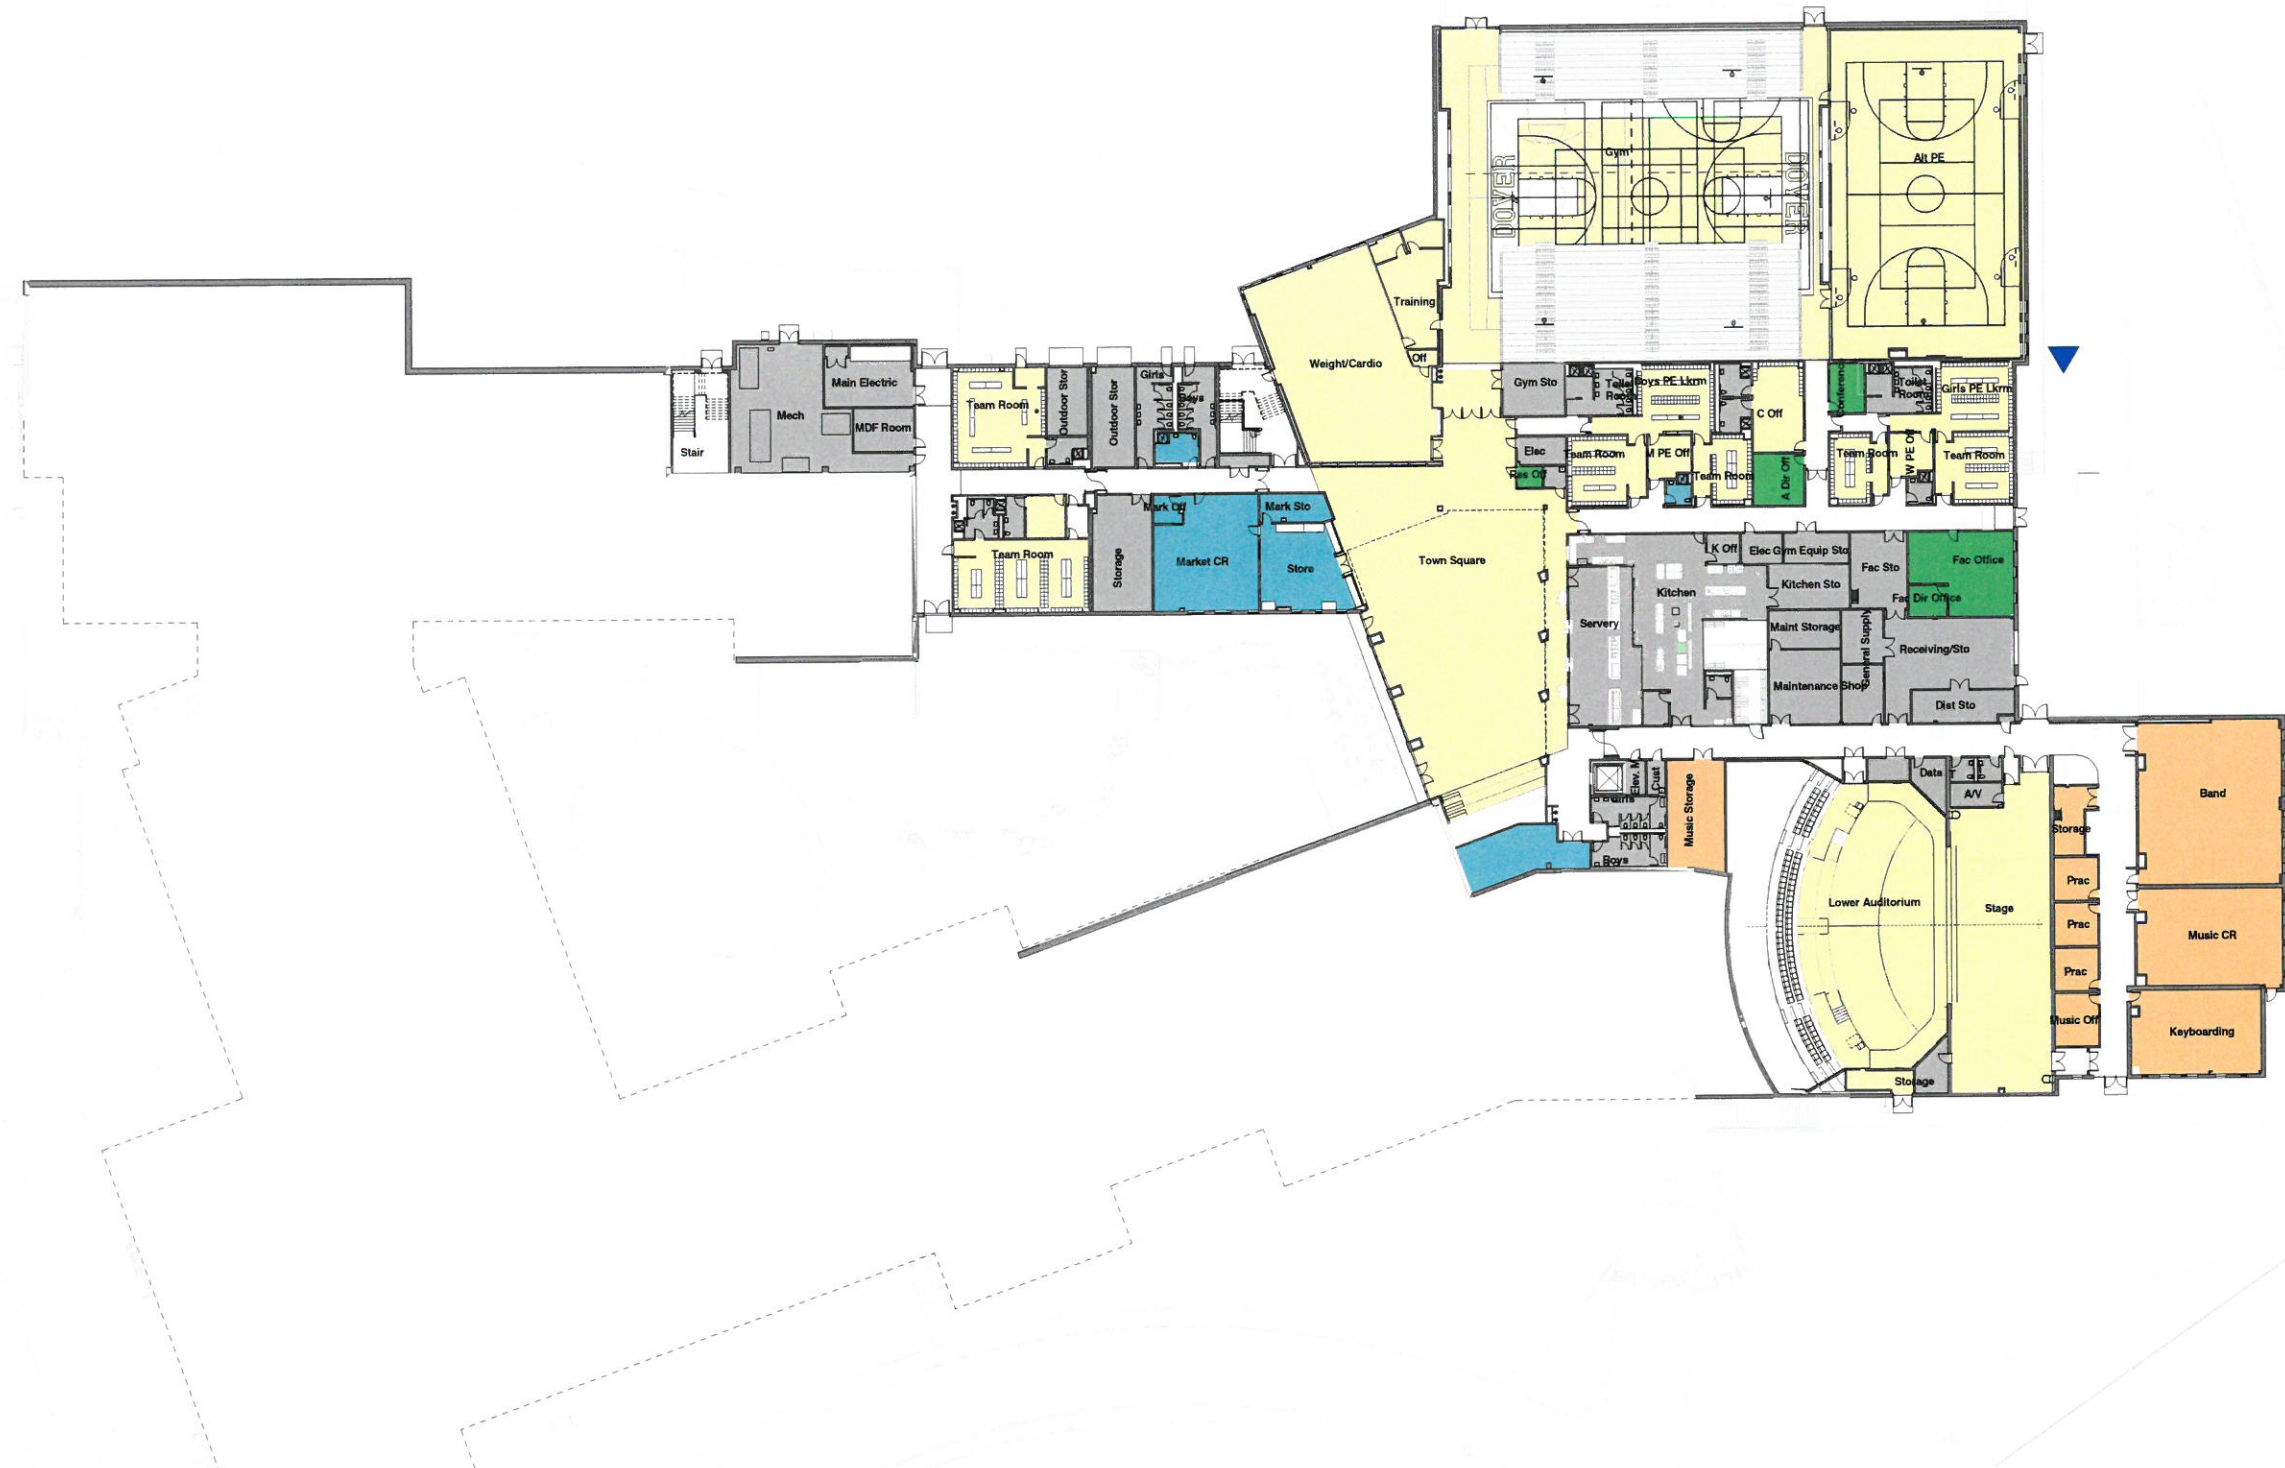

COLOR LEGEND

- | | |
|---|---|
| Administration | Mechanical |
| Community / Shared | Support |
| Classroom | Toilet Rooms |
| Special Education | Circulation |
| Media | Learning Commons |
| Science | |
| CTC Public | |

HMFH Architects Inc.

Second Level
Dover HS / Career Technical Center
 25 Alumni Drive, Dover, NH
 7/26/2016

COLOR LEGEND

- Administration
- Community / Shared
- Classroom
- Special Education
- Media
- Science
- CTC Public
- Mechanical
- Support
- Toilet Rooms
- Circulation
- Learning Commons