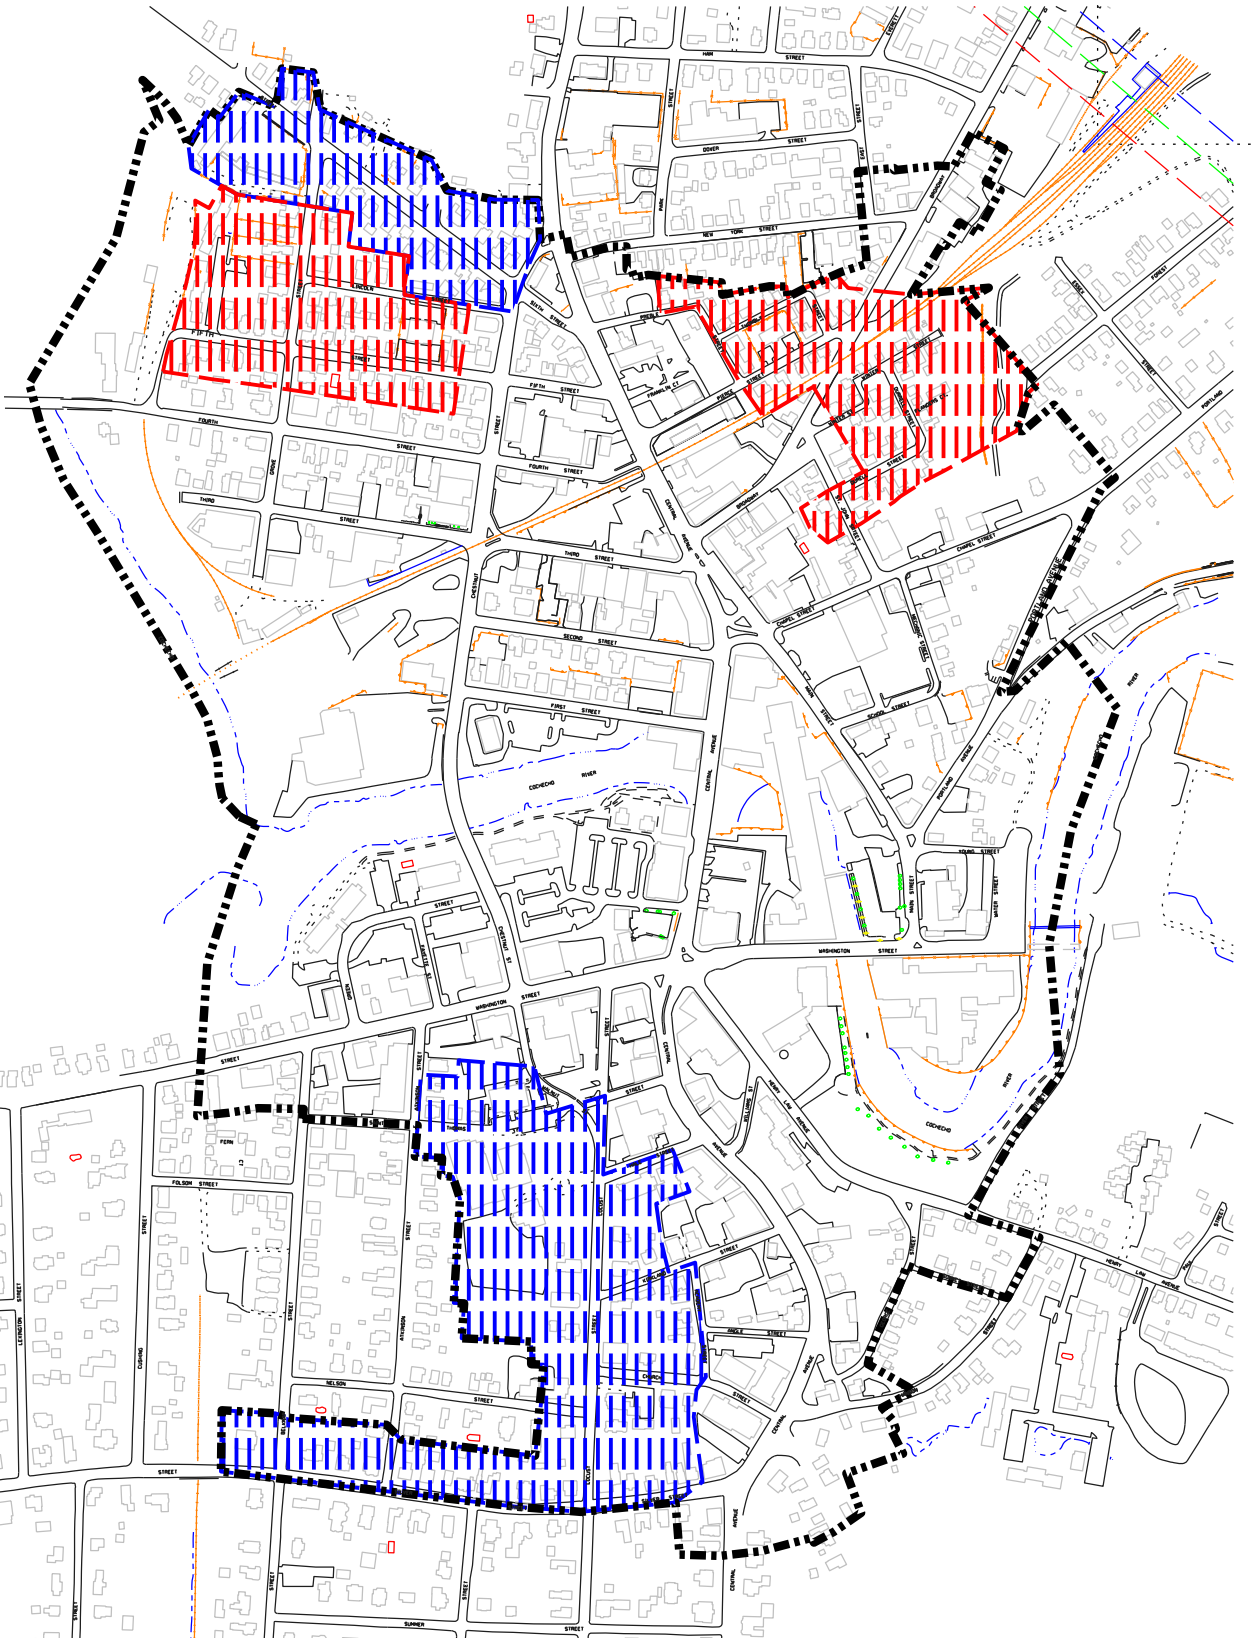

CBD REGULATING PLAN

-  GENERAL
-  MIXED USE
-  RESIDENTIAL