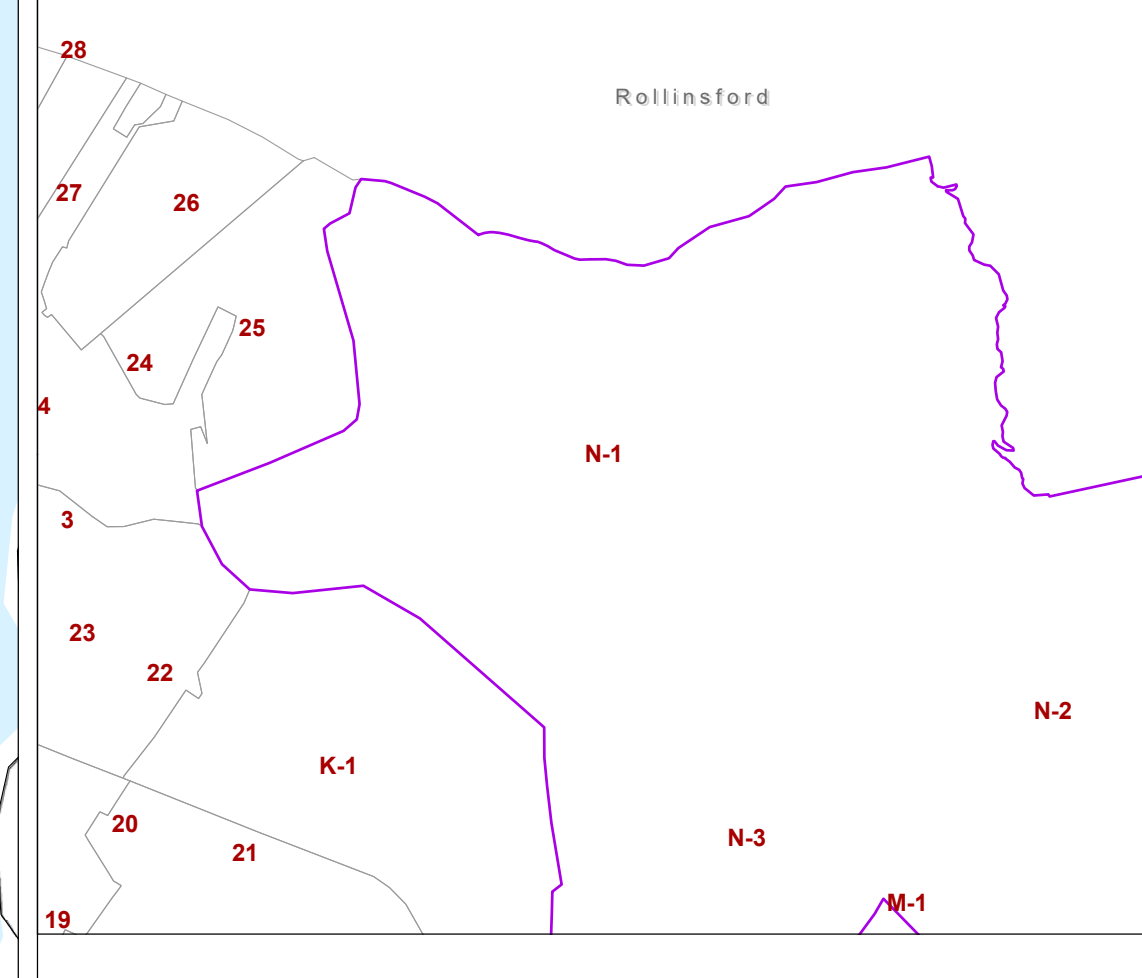

**CITY OF DOVER
STAFFORD COUNTY NH
TAX ASSESSORS MAP**

Map Page: N-1

- Parcels
- Parcel on Adjacent Maps
- Buildings
- Rail Road
- Water Body
- Swamp/Marsh
- Streams
- A-20-0-0 Parcel Number
- 0.24 AC Parcel Acreage
- 240 Address Number