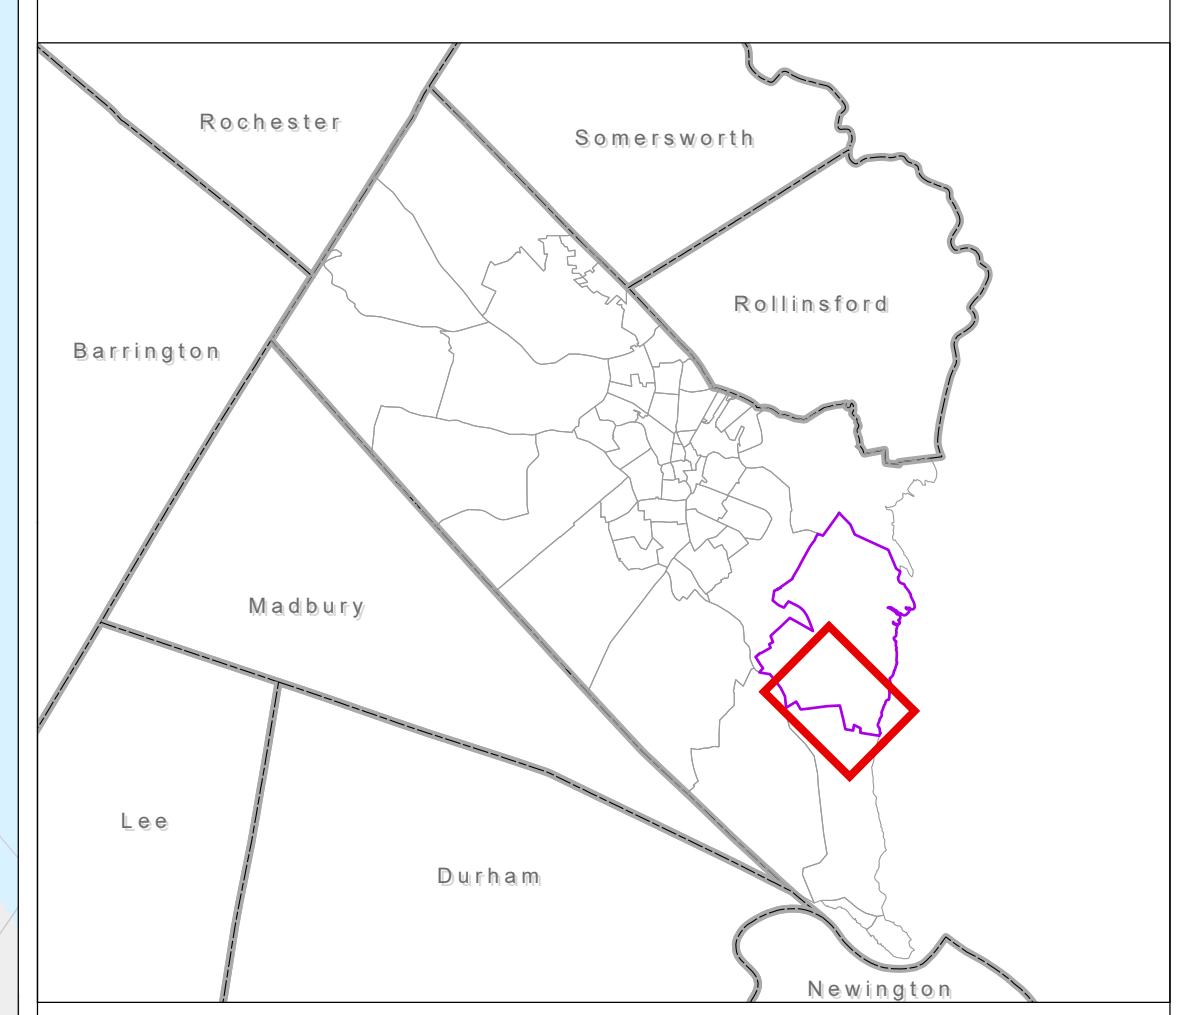

CITY OF DOVER STAFFORD COUNTY NH TAX ASSESSORS MAP

Map Page: M-4

1. Parcels
   - Parcel on Adjacent Maps
   - Buildings
   - Rail Road
   - Water Body
   - Swamp/Marsh
   - Streams
2. A-20-0-0 Parcel Number
   0.24 AC Parcel Acreage
   240 Address Number