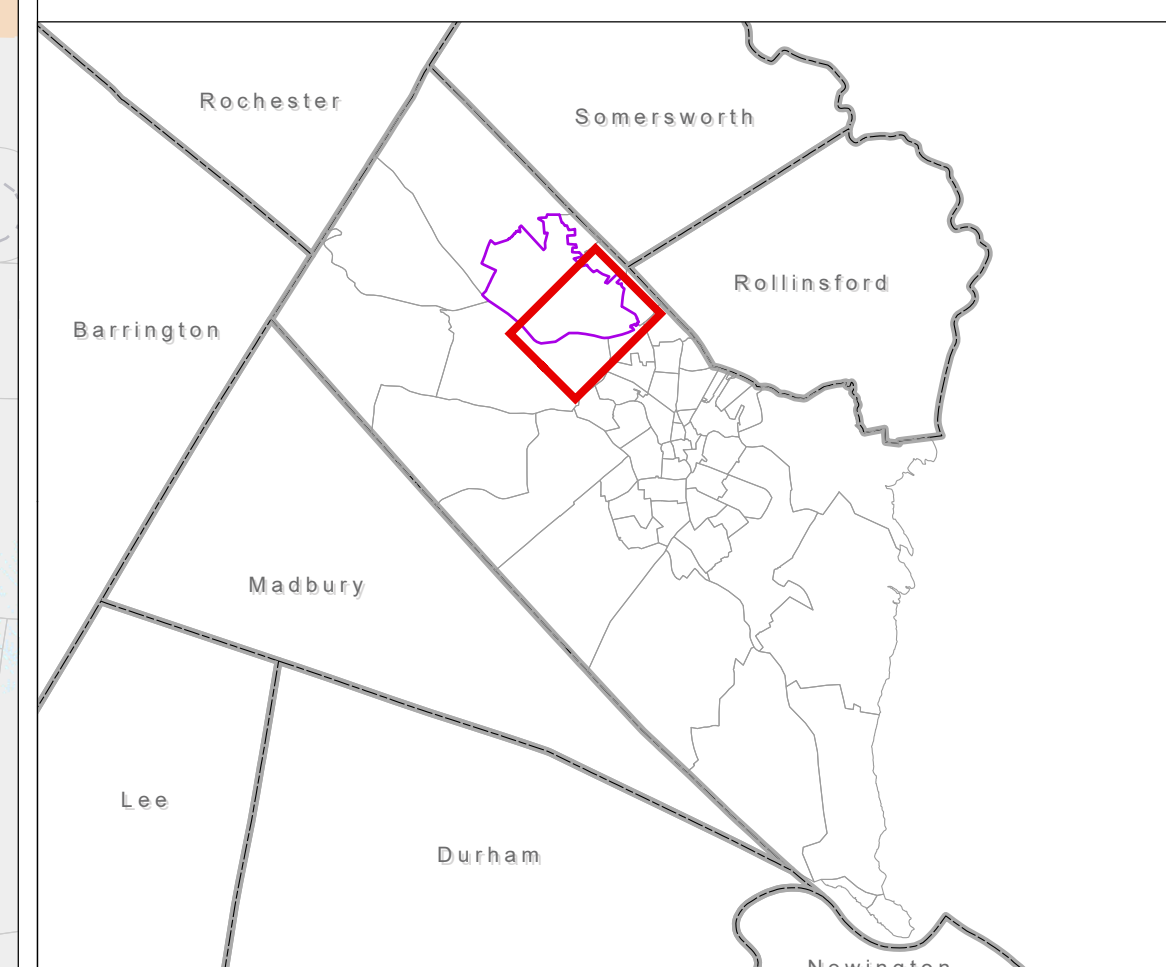

CITY OF DOVER STAFFORD COUNTY NH TAX ASSESSORS MAP

Map Page: D-2

1. Parcels
   - Parcel on Adjacent Maps
   - Buildings
   - Rail Road
   - Water Body
   - Swamp/Marsh
   - Streams
2. A-20-0-0 Parcel Number
   0.24 AC Parcel Acreage
   240 Address Number

400 200 0 400 Feet

1:2,400
1" = 200'

Map Generated: Wednesday, March 21, 2018