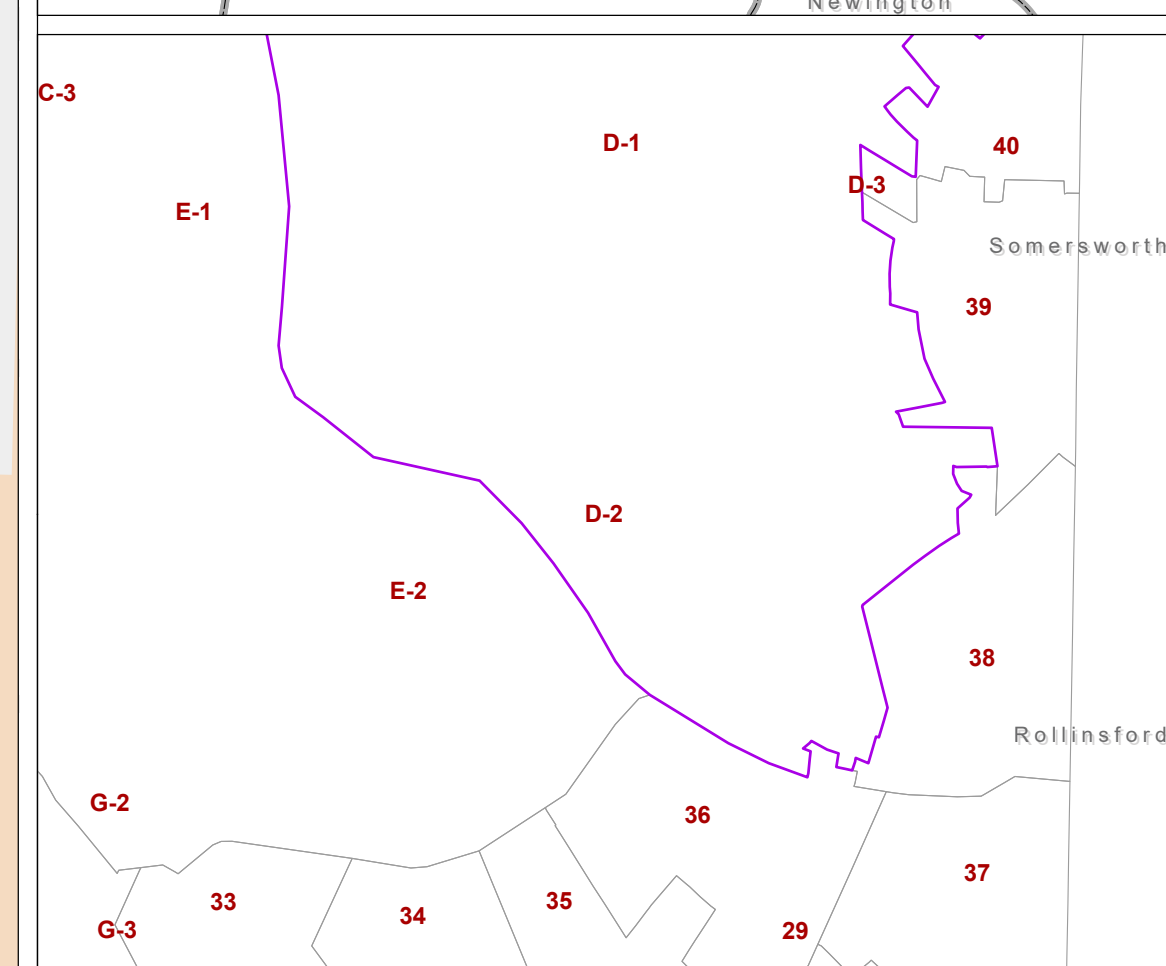

CITY OF DOVER STAFFORD COUNTY NH TAX ASSESSORS MAP

Map Page: D-2

1. Parcels
   - Parcel on Adjacent Maps
   - Buildings
   - Rail Road
   - Water Body
   - Swamp/Marsh
   - Streams
2. A-20-0-0 Parcel Number
   0.24 AC Parcel Acreage
   240 Address Number

400 200 0 400 Feet

1:2,400
1" = 200'

Map Generated: Wednesday, March 21, 2018