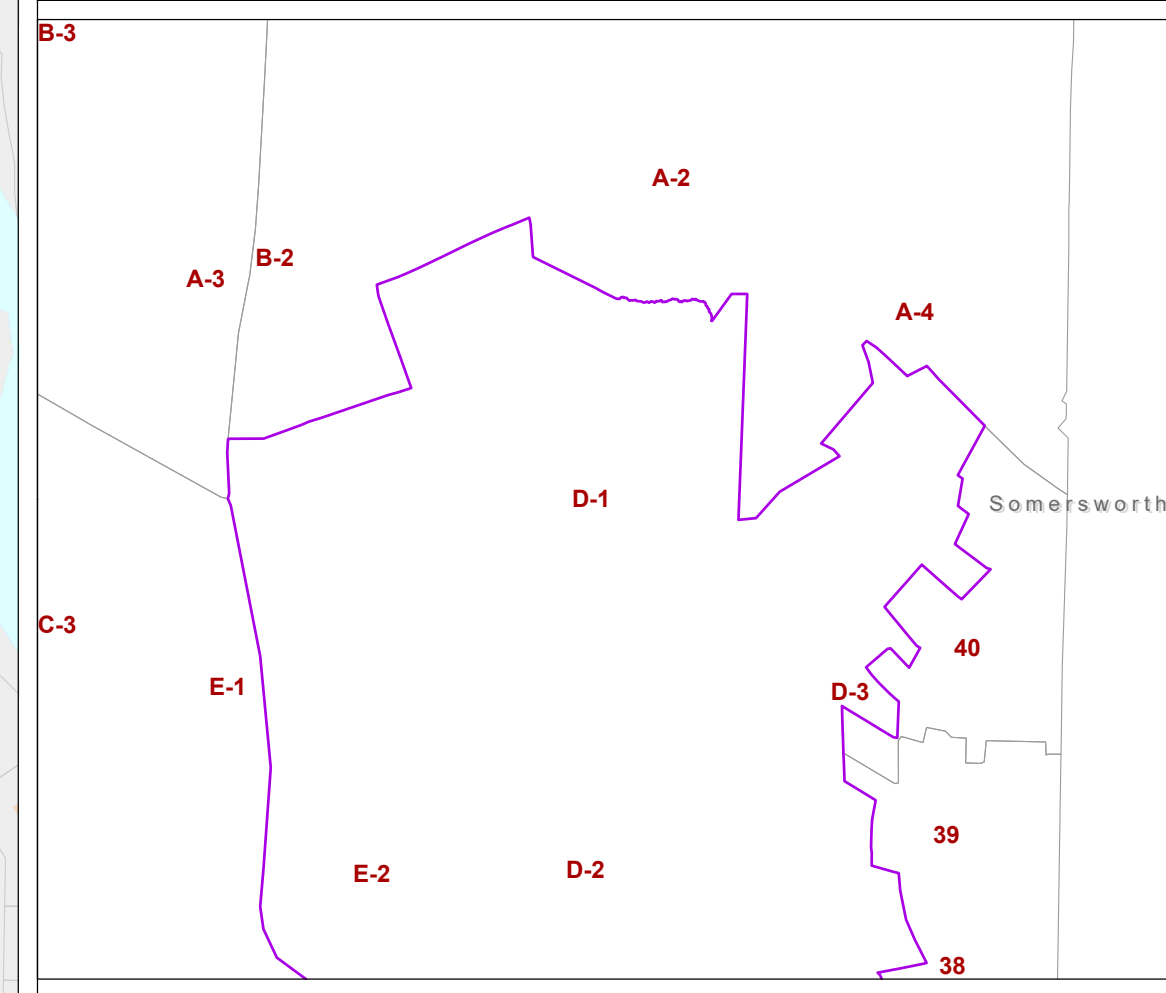

CITY OF DOVER STAFFORD COUNTY NH TAX ASSESSORS MAP

Map Page: D-1

1. Parcels
   - Parcel on Adjacent Maps
   - Buildings
   - Rail Road
   - Water Body
   - Swamp/Marsh
   - Streams
2. A-20-0-0 Parcel Number
   0.24 AC Parcel Acreage
   240 Address Number