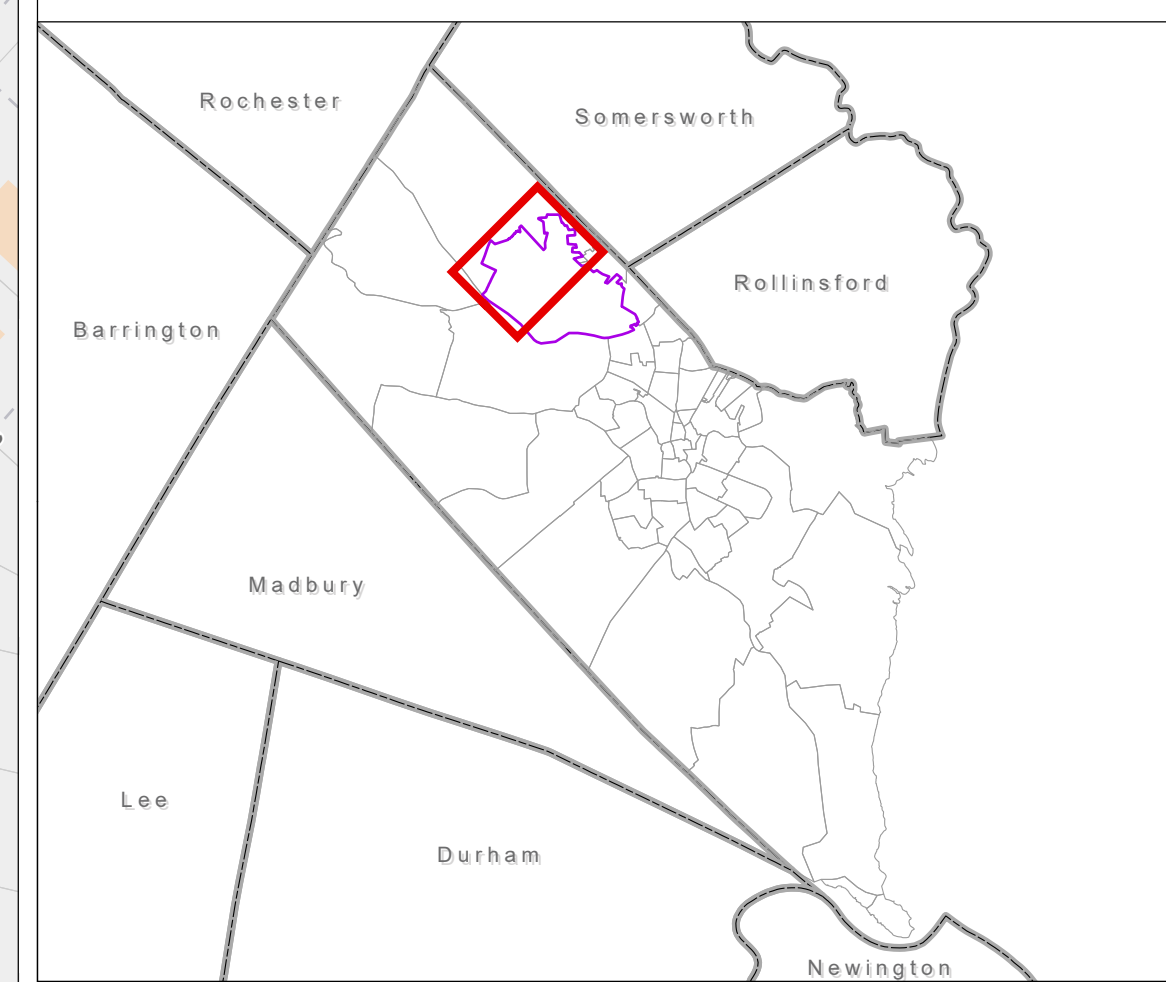

CITY OF DOVER STAFFORD COUNTY NH TAX ASSESSORS MAP

Map Page: D-1

1. Parcels
   - Parcel on Adjacent Maps
   - Buildings
   - Rail Road
   - Water Body
   - Swamp/Marsh
   - Streams
2. A-20-0-0 Parcel Number
   0.24 AC Parcel Acreage
   240 Address Number