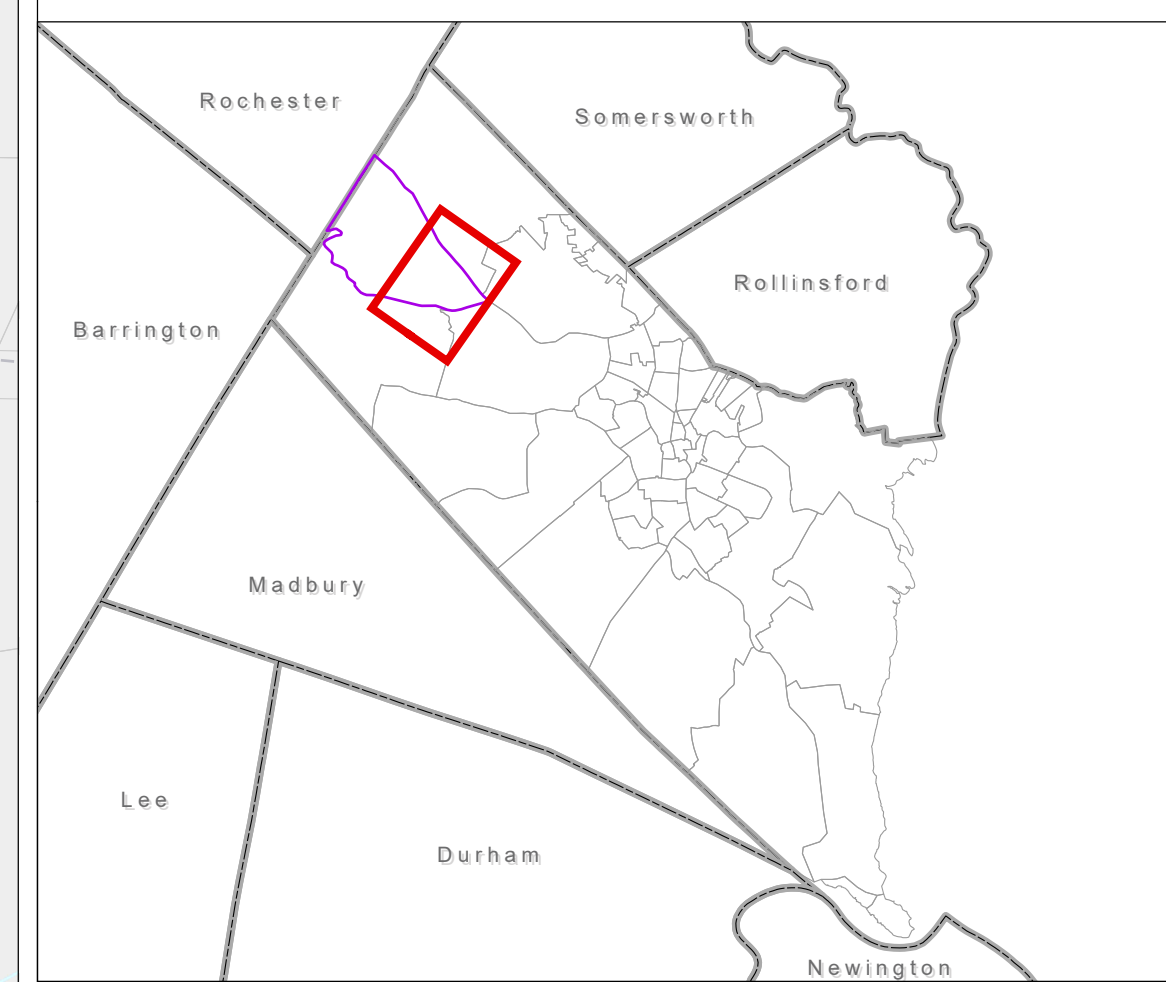

**CITY OF DOVER
STAFFORD COUNTY NH
TAX ASSESSORS MAP**

Map Page: B-2

1. Parcels
   - Parcel on Adjacent Maps
   - Buildings
   - Rail Road
   - Water Body
   - Swamp/Marsh
   - Streams
2. A-20-0-0 Parcel Number
   0.24 AC Parcel Acreage
   240 Address Number