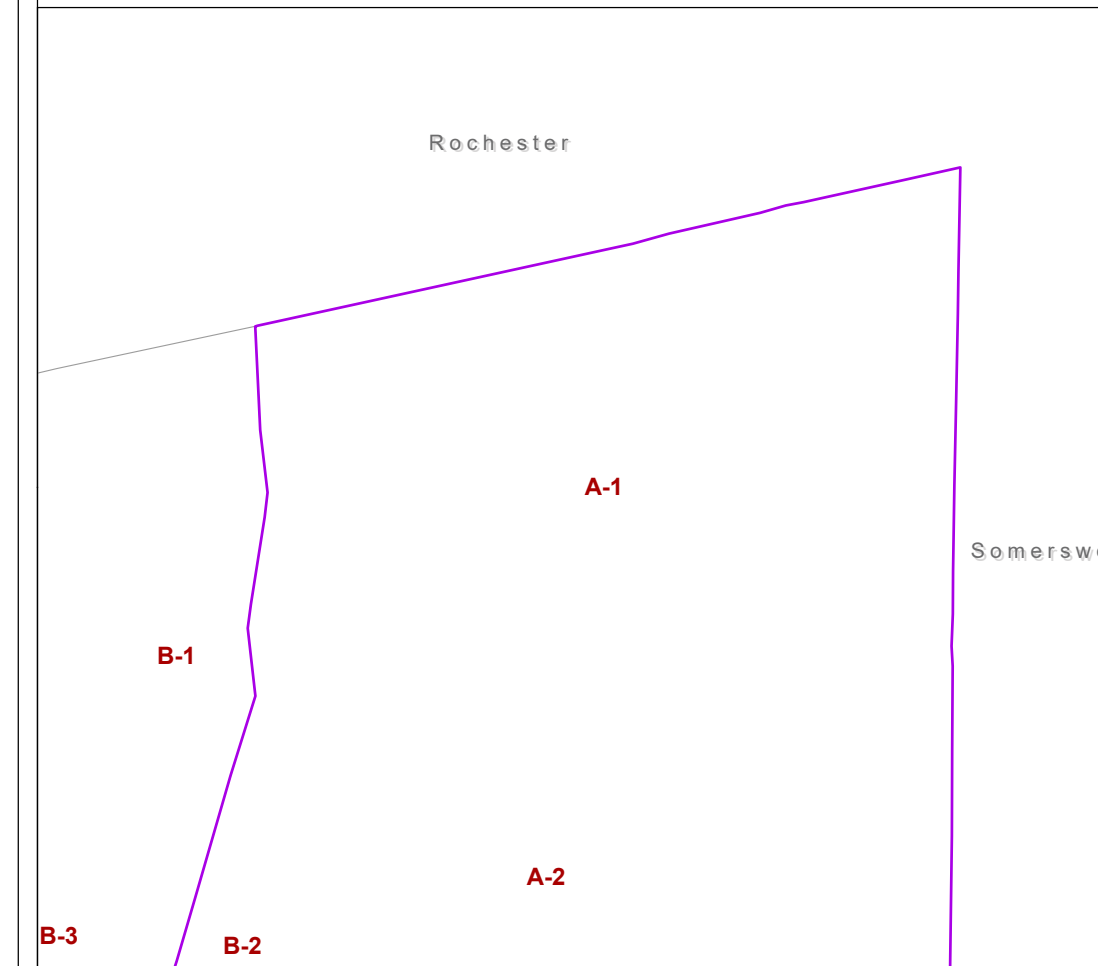

Map Page: A-1

- Parcels
- Parcel on Adjacent Maps
- Buildings
- Rail Road
- Water Body
- Swamp/Marsh
- Streams
- A-20-0-0 Parcel Number
- 0.24 AC Parcel Acreage
- 240 Address Number