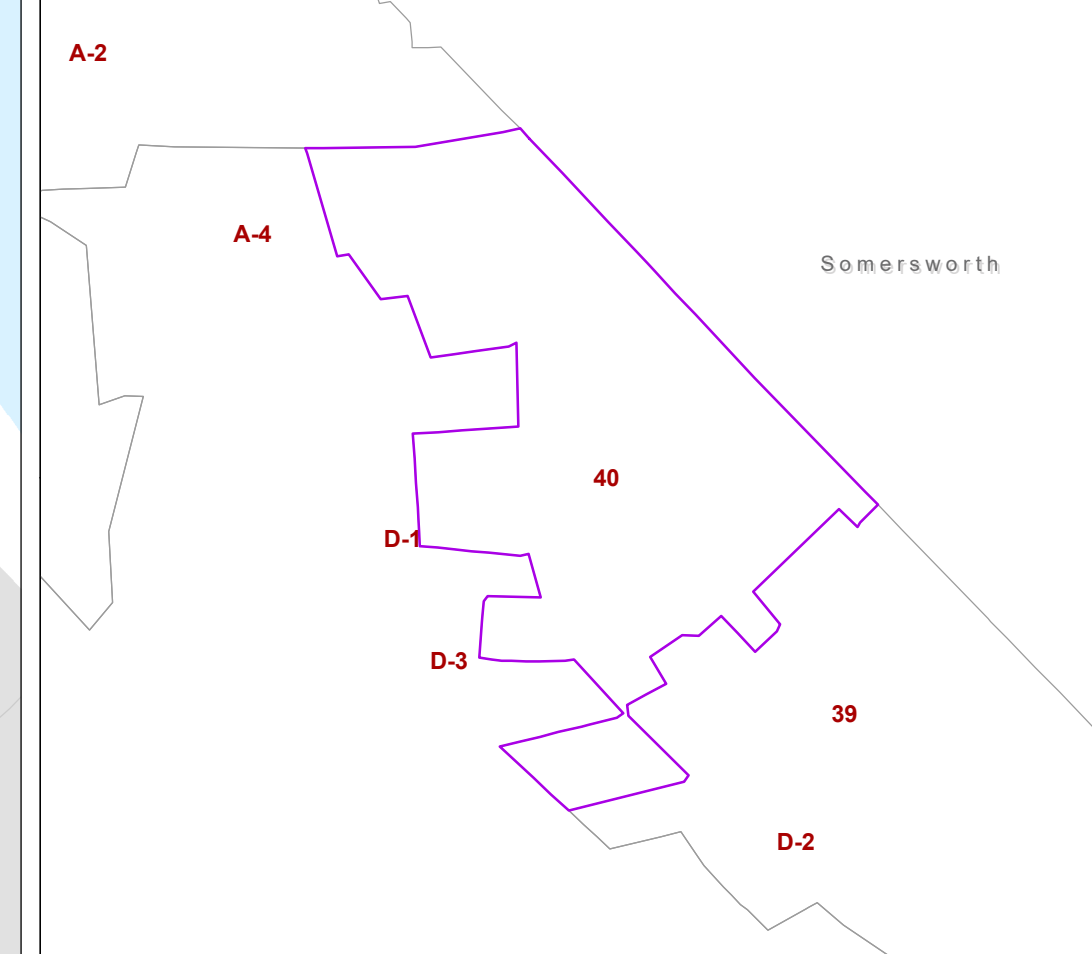

Map Page: 40

- Parcels
- Parcel on Adjacent Maps
- Buildings
- Rail Road
- Water Body
- Swamp/Marsh
- Streams
- **A-20-0-0** Parcel Number
- **0.24 AC** Parcel Acreage
- **240** Address Number