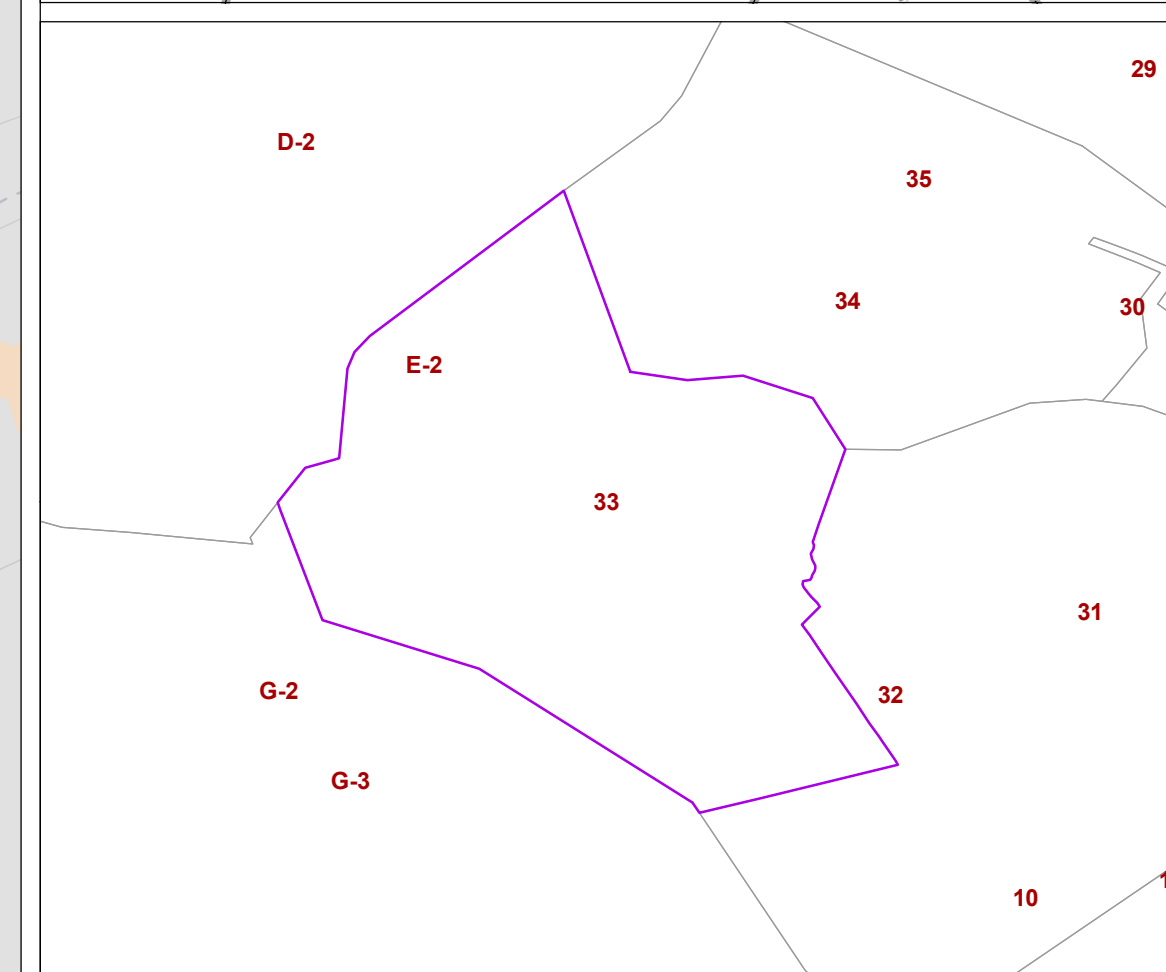

**CITY OF DOVER
STAFFORD COUNTY NH
TAX ASSESSORS MAP**

Map Page: 33

- Parcels
- Parcel on Adjacent Maps
- Buildings
- Rail Road
- Water Body
- Swamp/Marsh
- Streams
- **A-20-0-0** Parcel Number
- **0.24 AC** Parcel Acreage
- **240** Address Number

1:1,200
1" = 100'

Map Generated: Wednesday, March 21, 2018