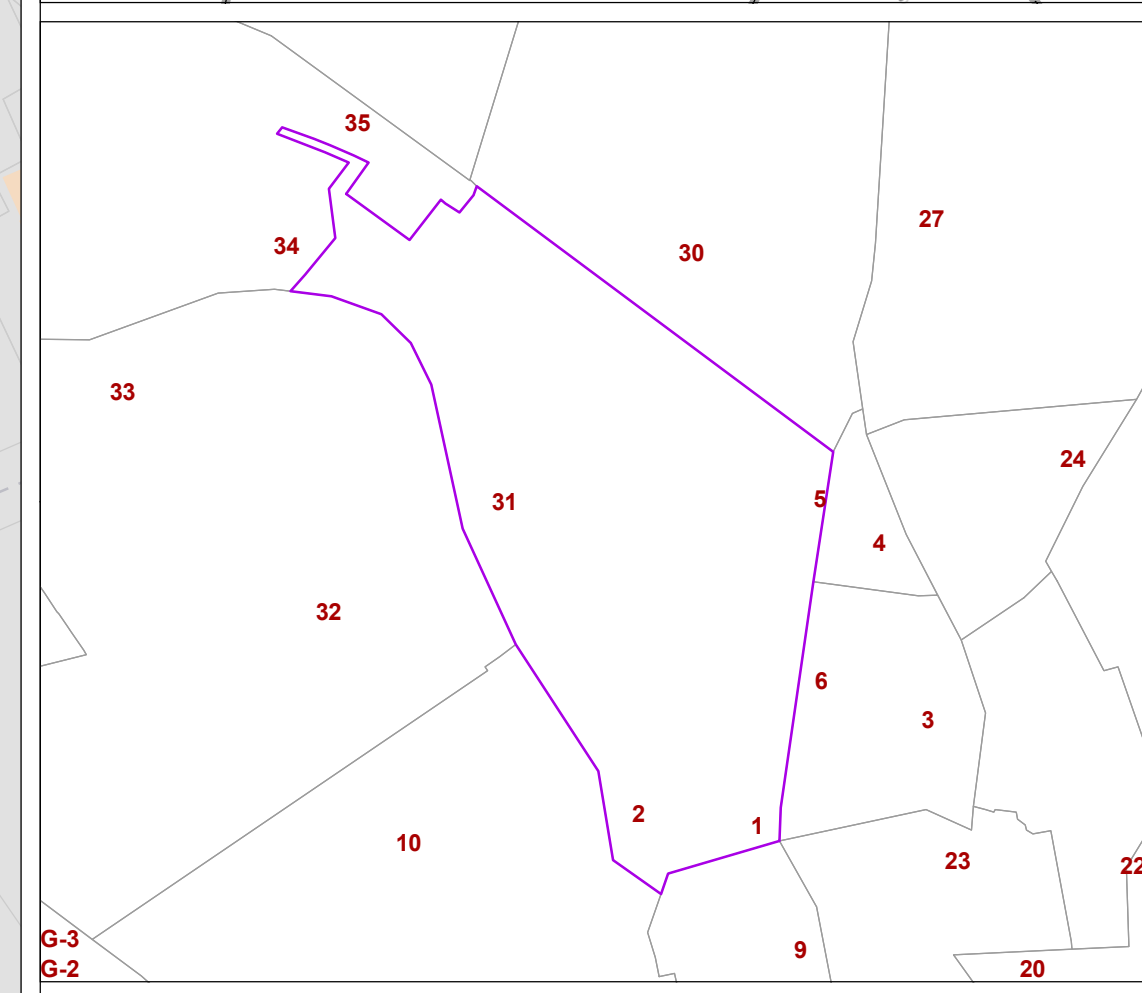

CITY OF DOVER
STAFFORD COUNTY NH
TAX ASSESSORS MAP

Map Page: 31

1. Parcels
   - Parcel on Adjacent Maps
   - Buildings
   - Rail Road
   - Water Body
   - Swamp/Marsh
   - Streams
2. A-20-0-0 Parcel Number
   0.24 AC Parcel Acreage
   240 Address Number