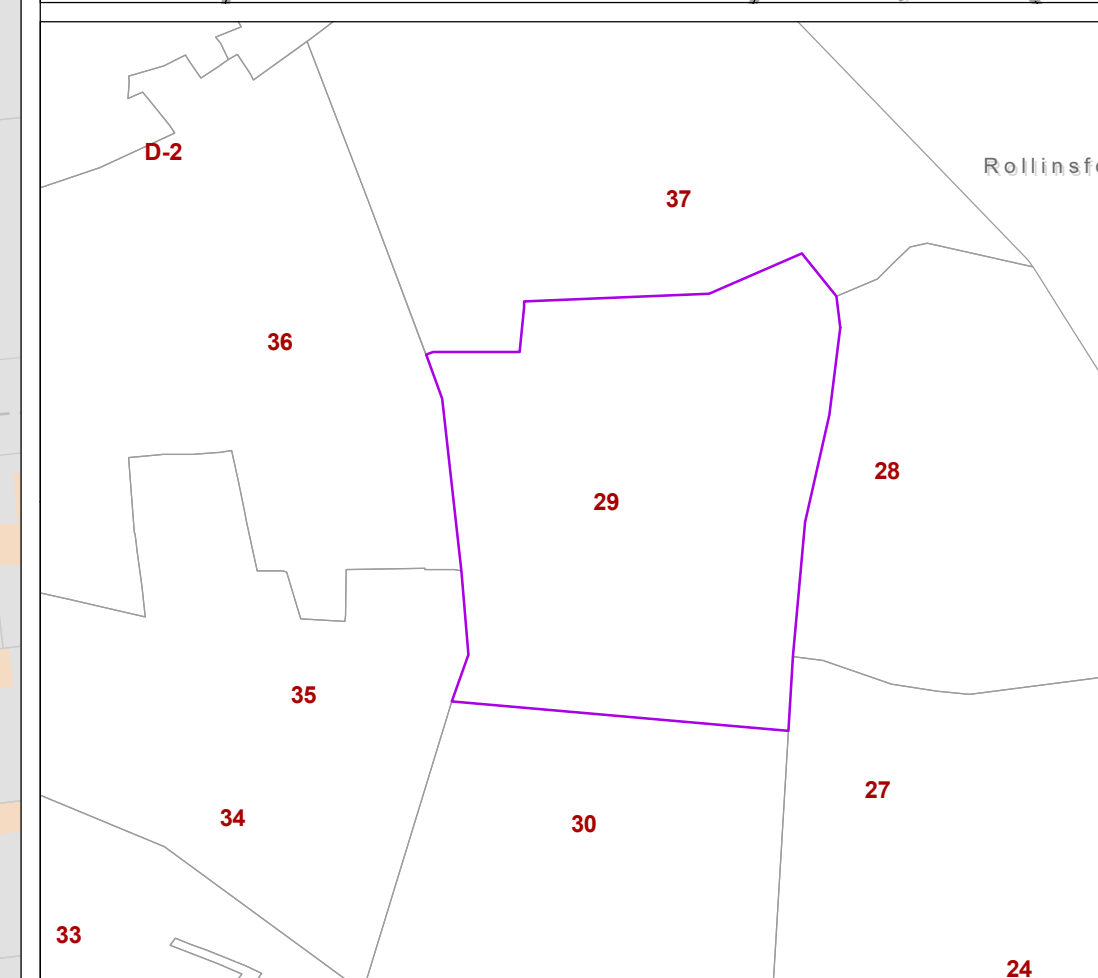

**CITY OF DOVER
STAFFORD COUNTY NH
TAX ASSESSORS MAP**

Map Page: 29

1. Parcels
   - Parcel on Adjacent Maps
   - Buildings
   - Rail Road
   - Water Body
   - Swamp/Marsh
   - Streams
2. A-20-0-0 Parcel Number
   0.24 AC Parcel Acreage
   240 Address Number