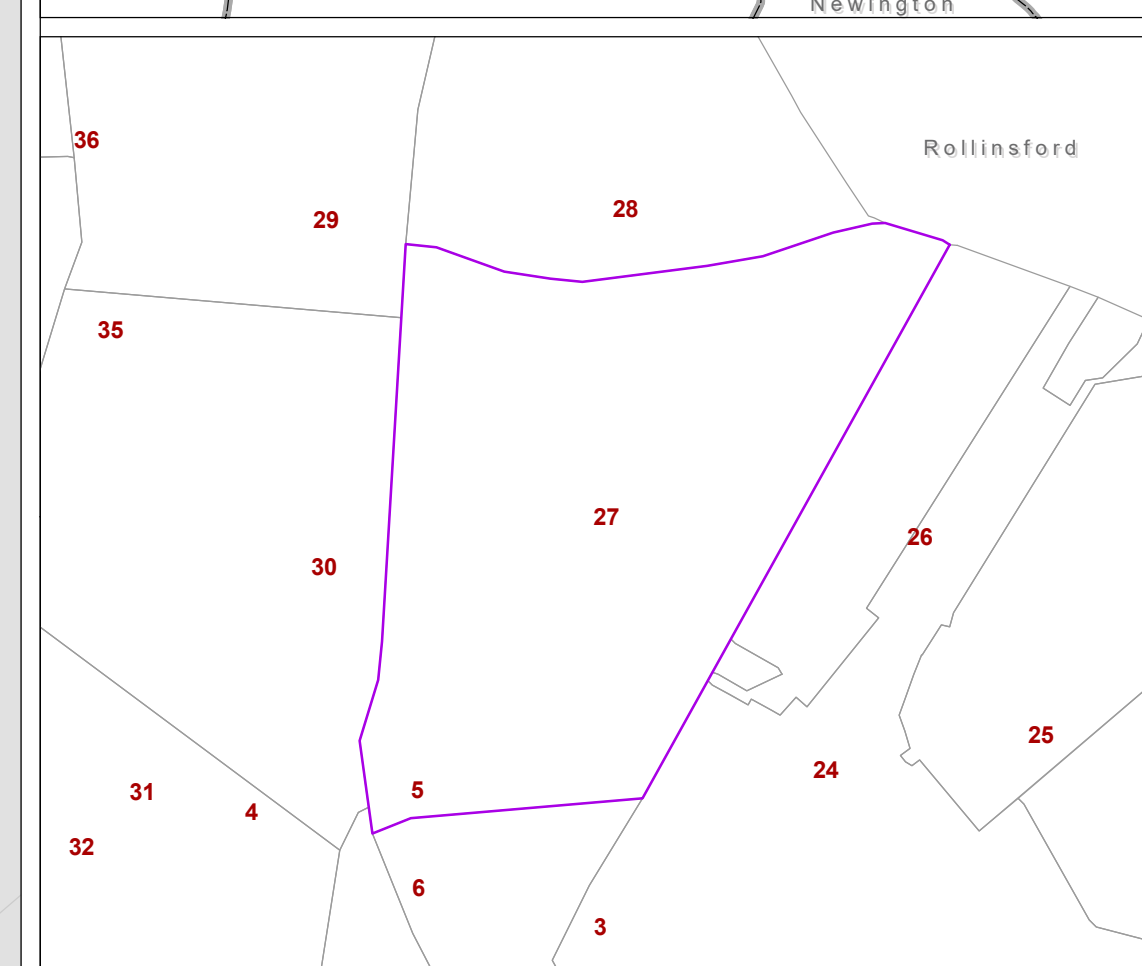

CITY OF DOVER
STAFFORD COUNTY NH
TAX ASSESSORS MAP

Map Page: 27

- Parcels
- Parcel on Adjacent Maps
- Buildings
- Rail Road
- Water Body
- Swamp/Marsh
- Streams
- A-20-0-0 Parcel Number
- 0.24 AC Parcel Acreage
- 240 Address Number

200 100 0 200 Feet

1:1,200
1" = 100'

Map Generated: Wednesday, March 21, 2018