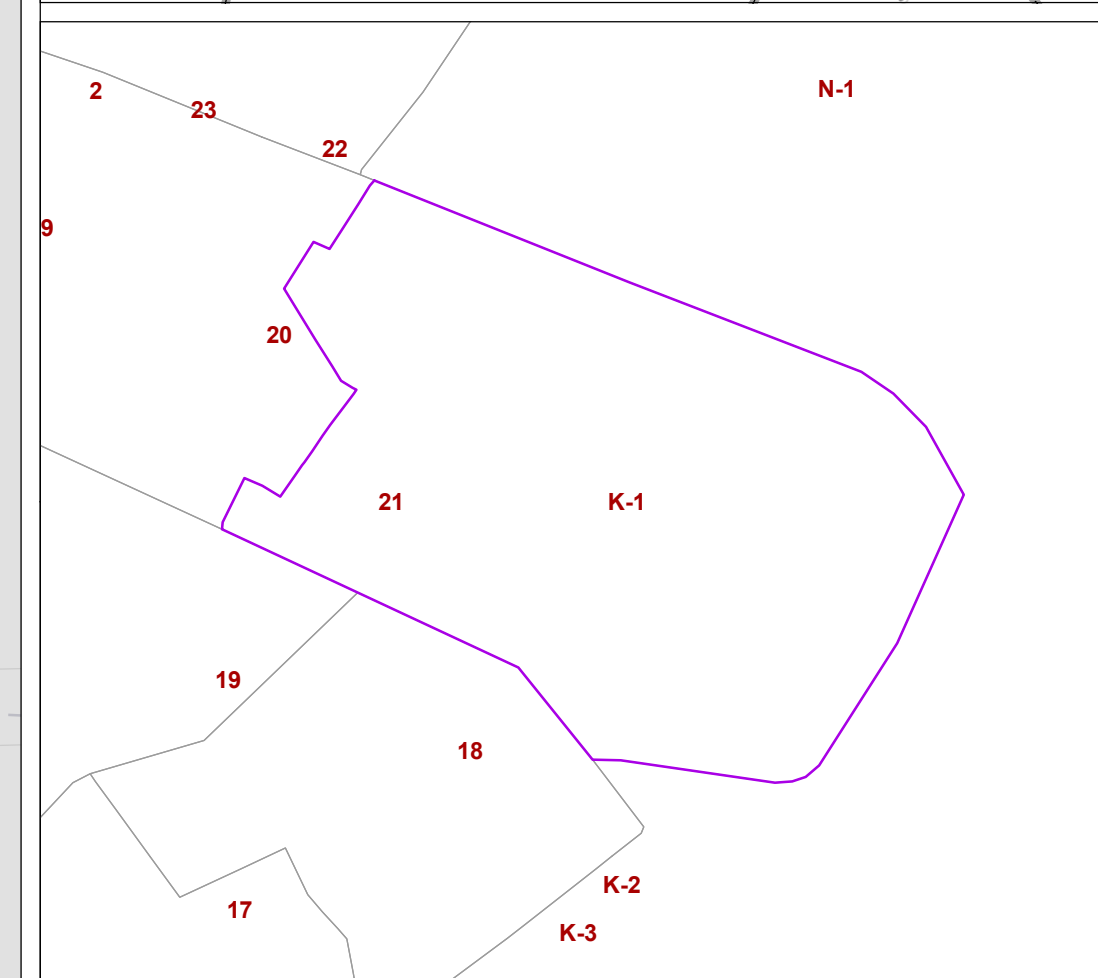

**CITY OF DOVER
STAFFORD COUNTY NH
TAX ASSESSORS MAP**

Map Page: 21

- Parcels
- Parcel on Adjacent Maps
- Buildings
- Rail Road
- Water Body
- Swamp/Marsh
- Streams
- A-20-0-0 Parcel Number
- 0.24 AC Parcel Acreage
- 240 Address Number