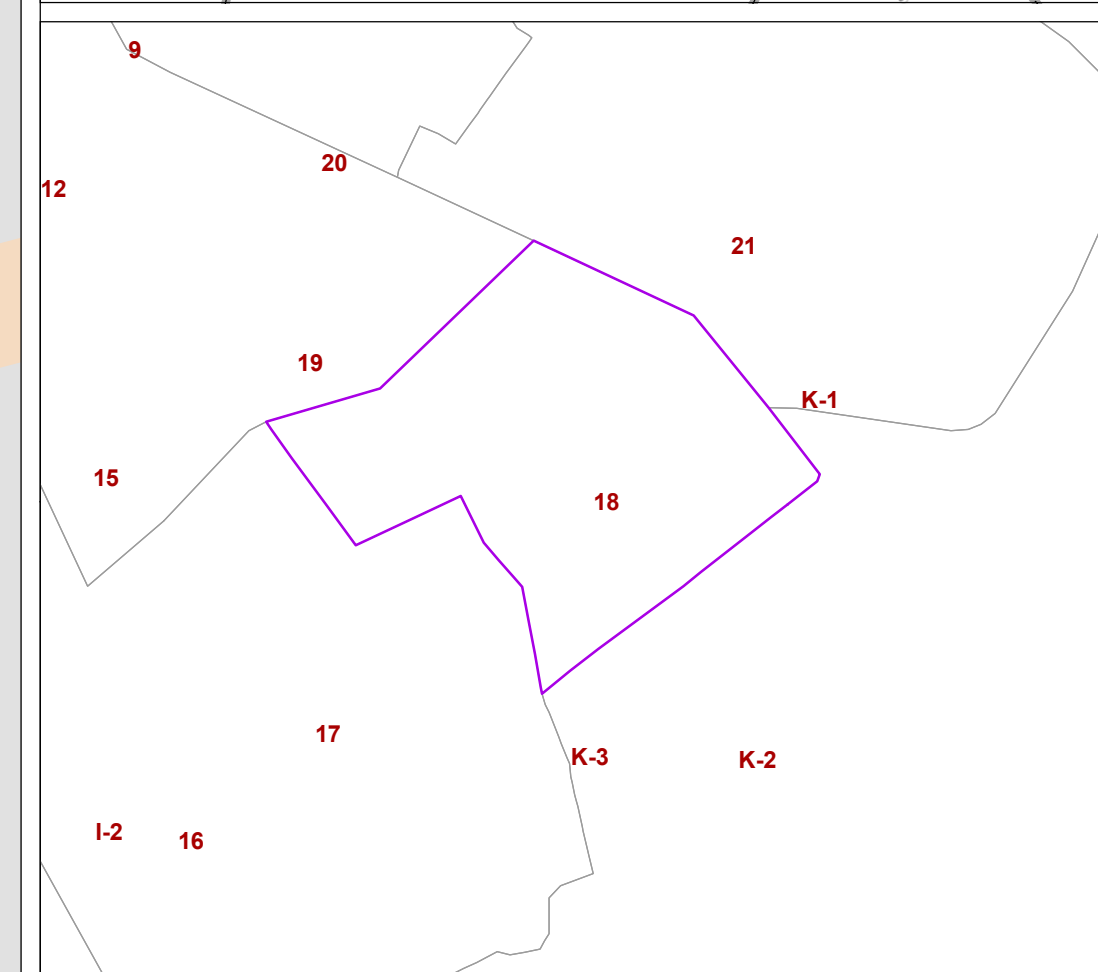

Map Page: 18

- Parcels
- Parcel on Adjacent Maps
- Buildings
- Rail Road
- Water Body
- Swamp/Marsh
- Streams
- **A-20-0-0** Parcel Number
- **0.24 AC** Parcel Acreage
- **240** Address Number